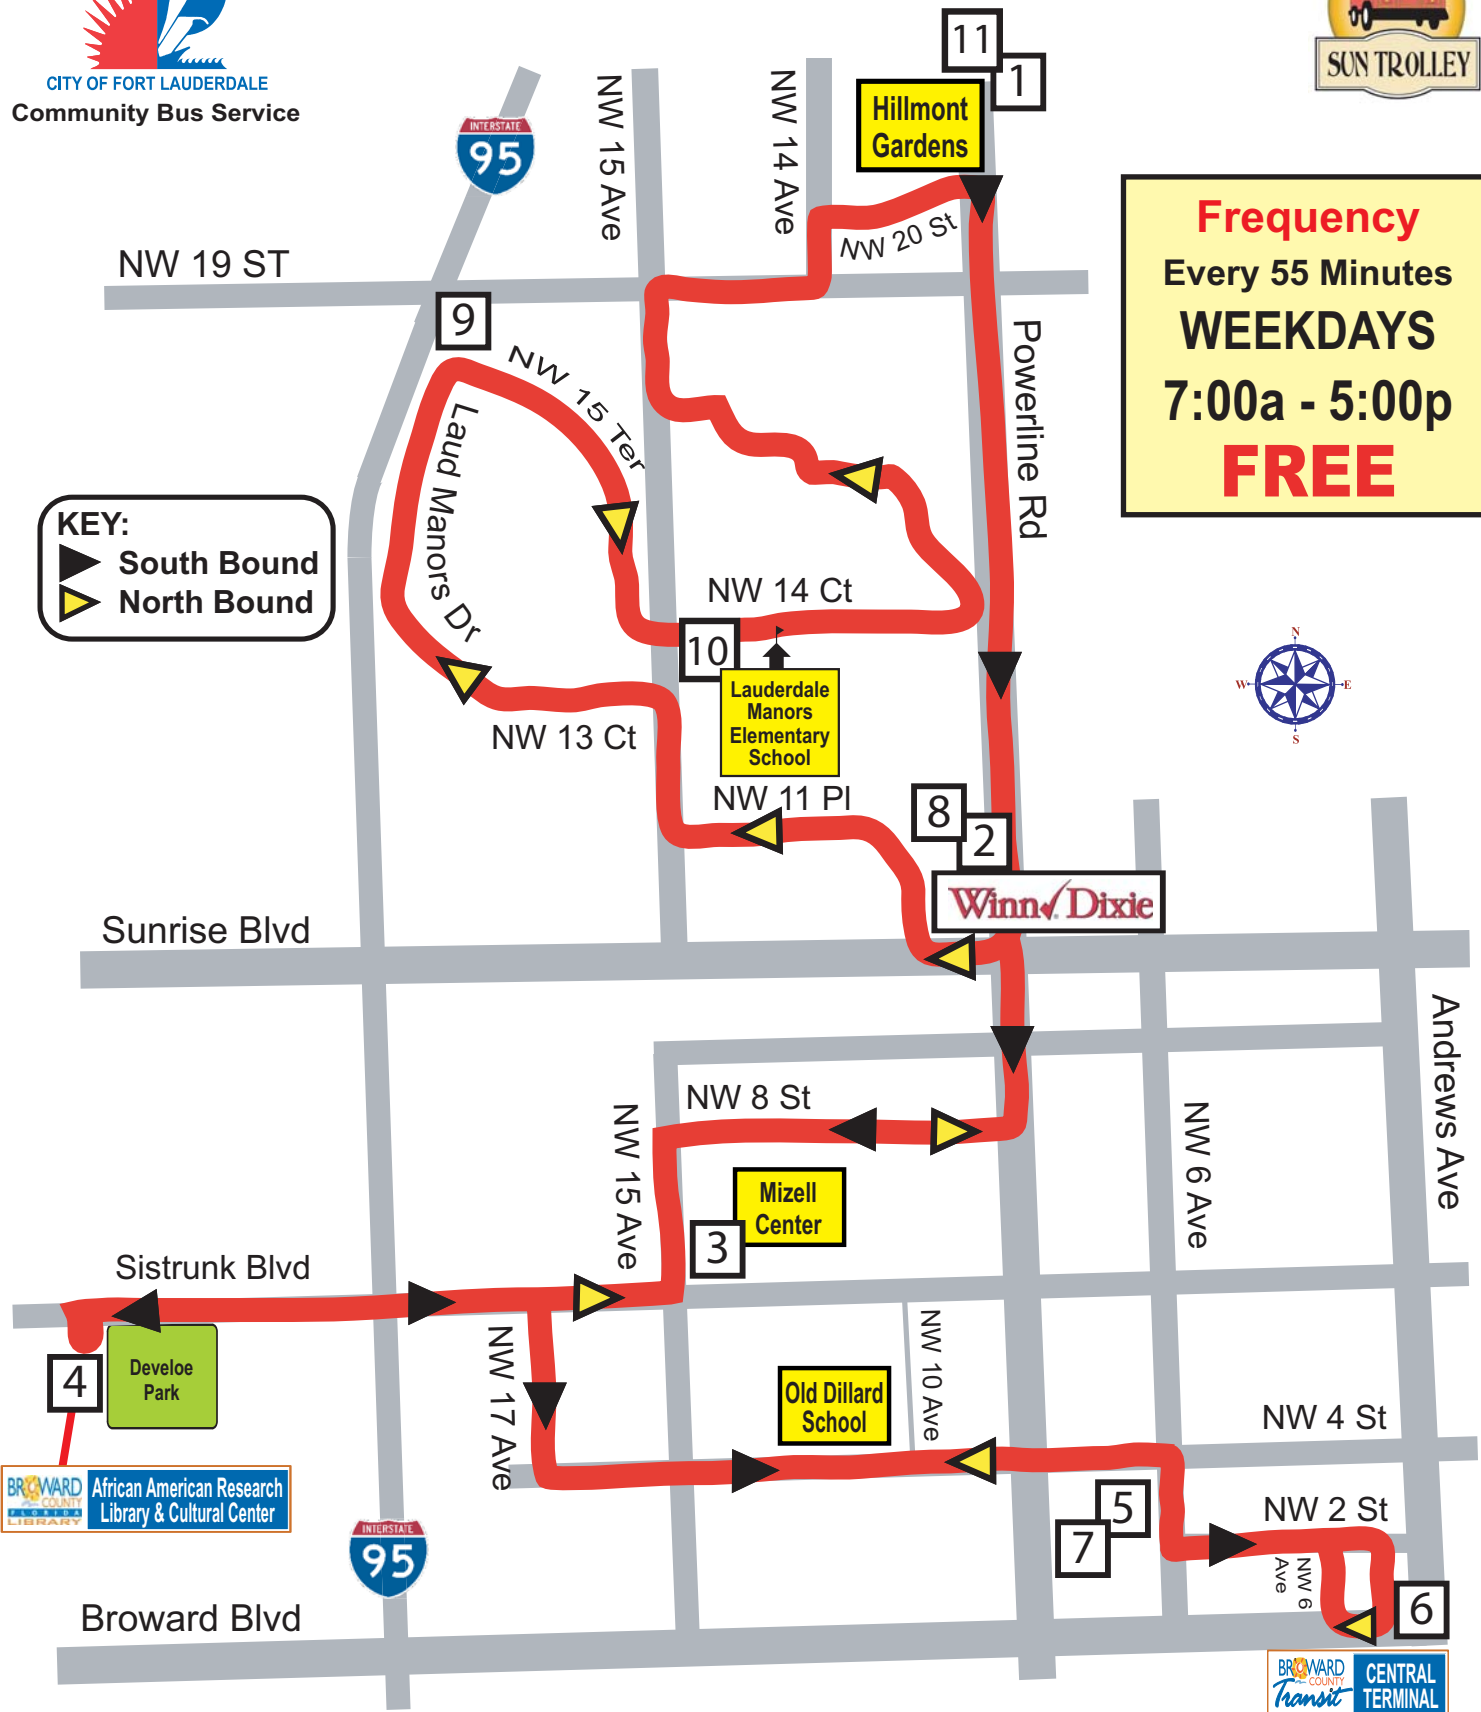

Northwest Circulator Extension Route

Frequency
Every 55 Minutes
WEEKDAYS
7:00a - 5:00p
FREE

KEY:
 South Bound
 North Bound

Effective 10-13-2008

Sun Trolley

954-761-3543