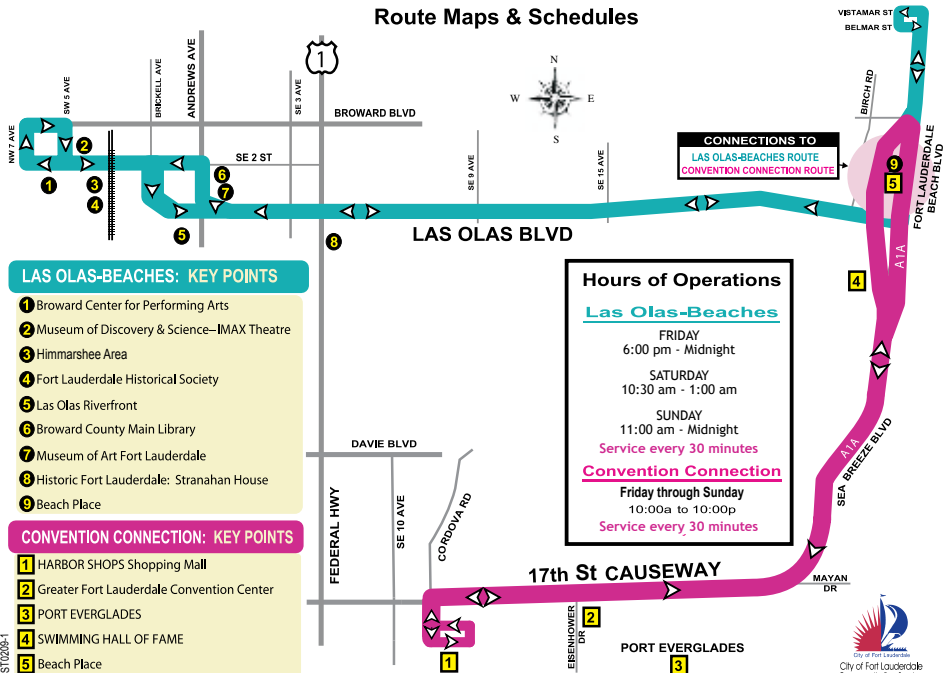

design by: rudywwcc@yahoo.com

954.761.3543

WWW.SUNTROLLEY.COM

Fort Lauderdale, Florida

©JOHN FLANAGAN/BLACKSHEEPFOTO.COM

SUN TROLLEY ROUTE SCHEDULE 2010

- CONVENTION CONNECTION
- LAS OLAS / BEACHES

Las Olas-Beaches & Convention Connection

Route Maps & Schedules

ST02009-1