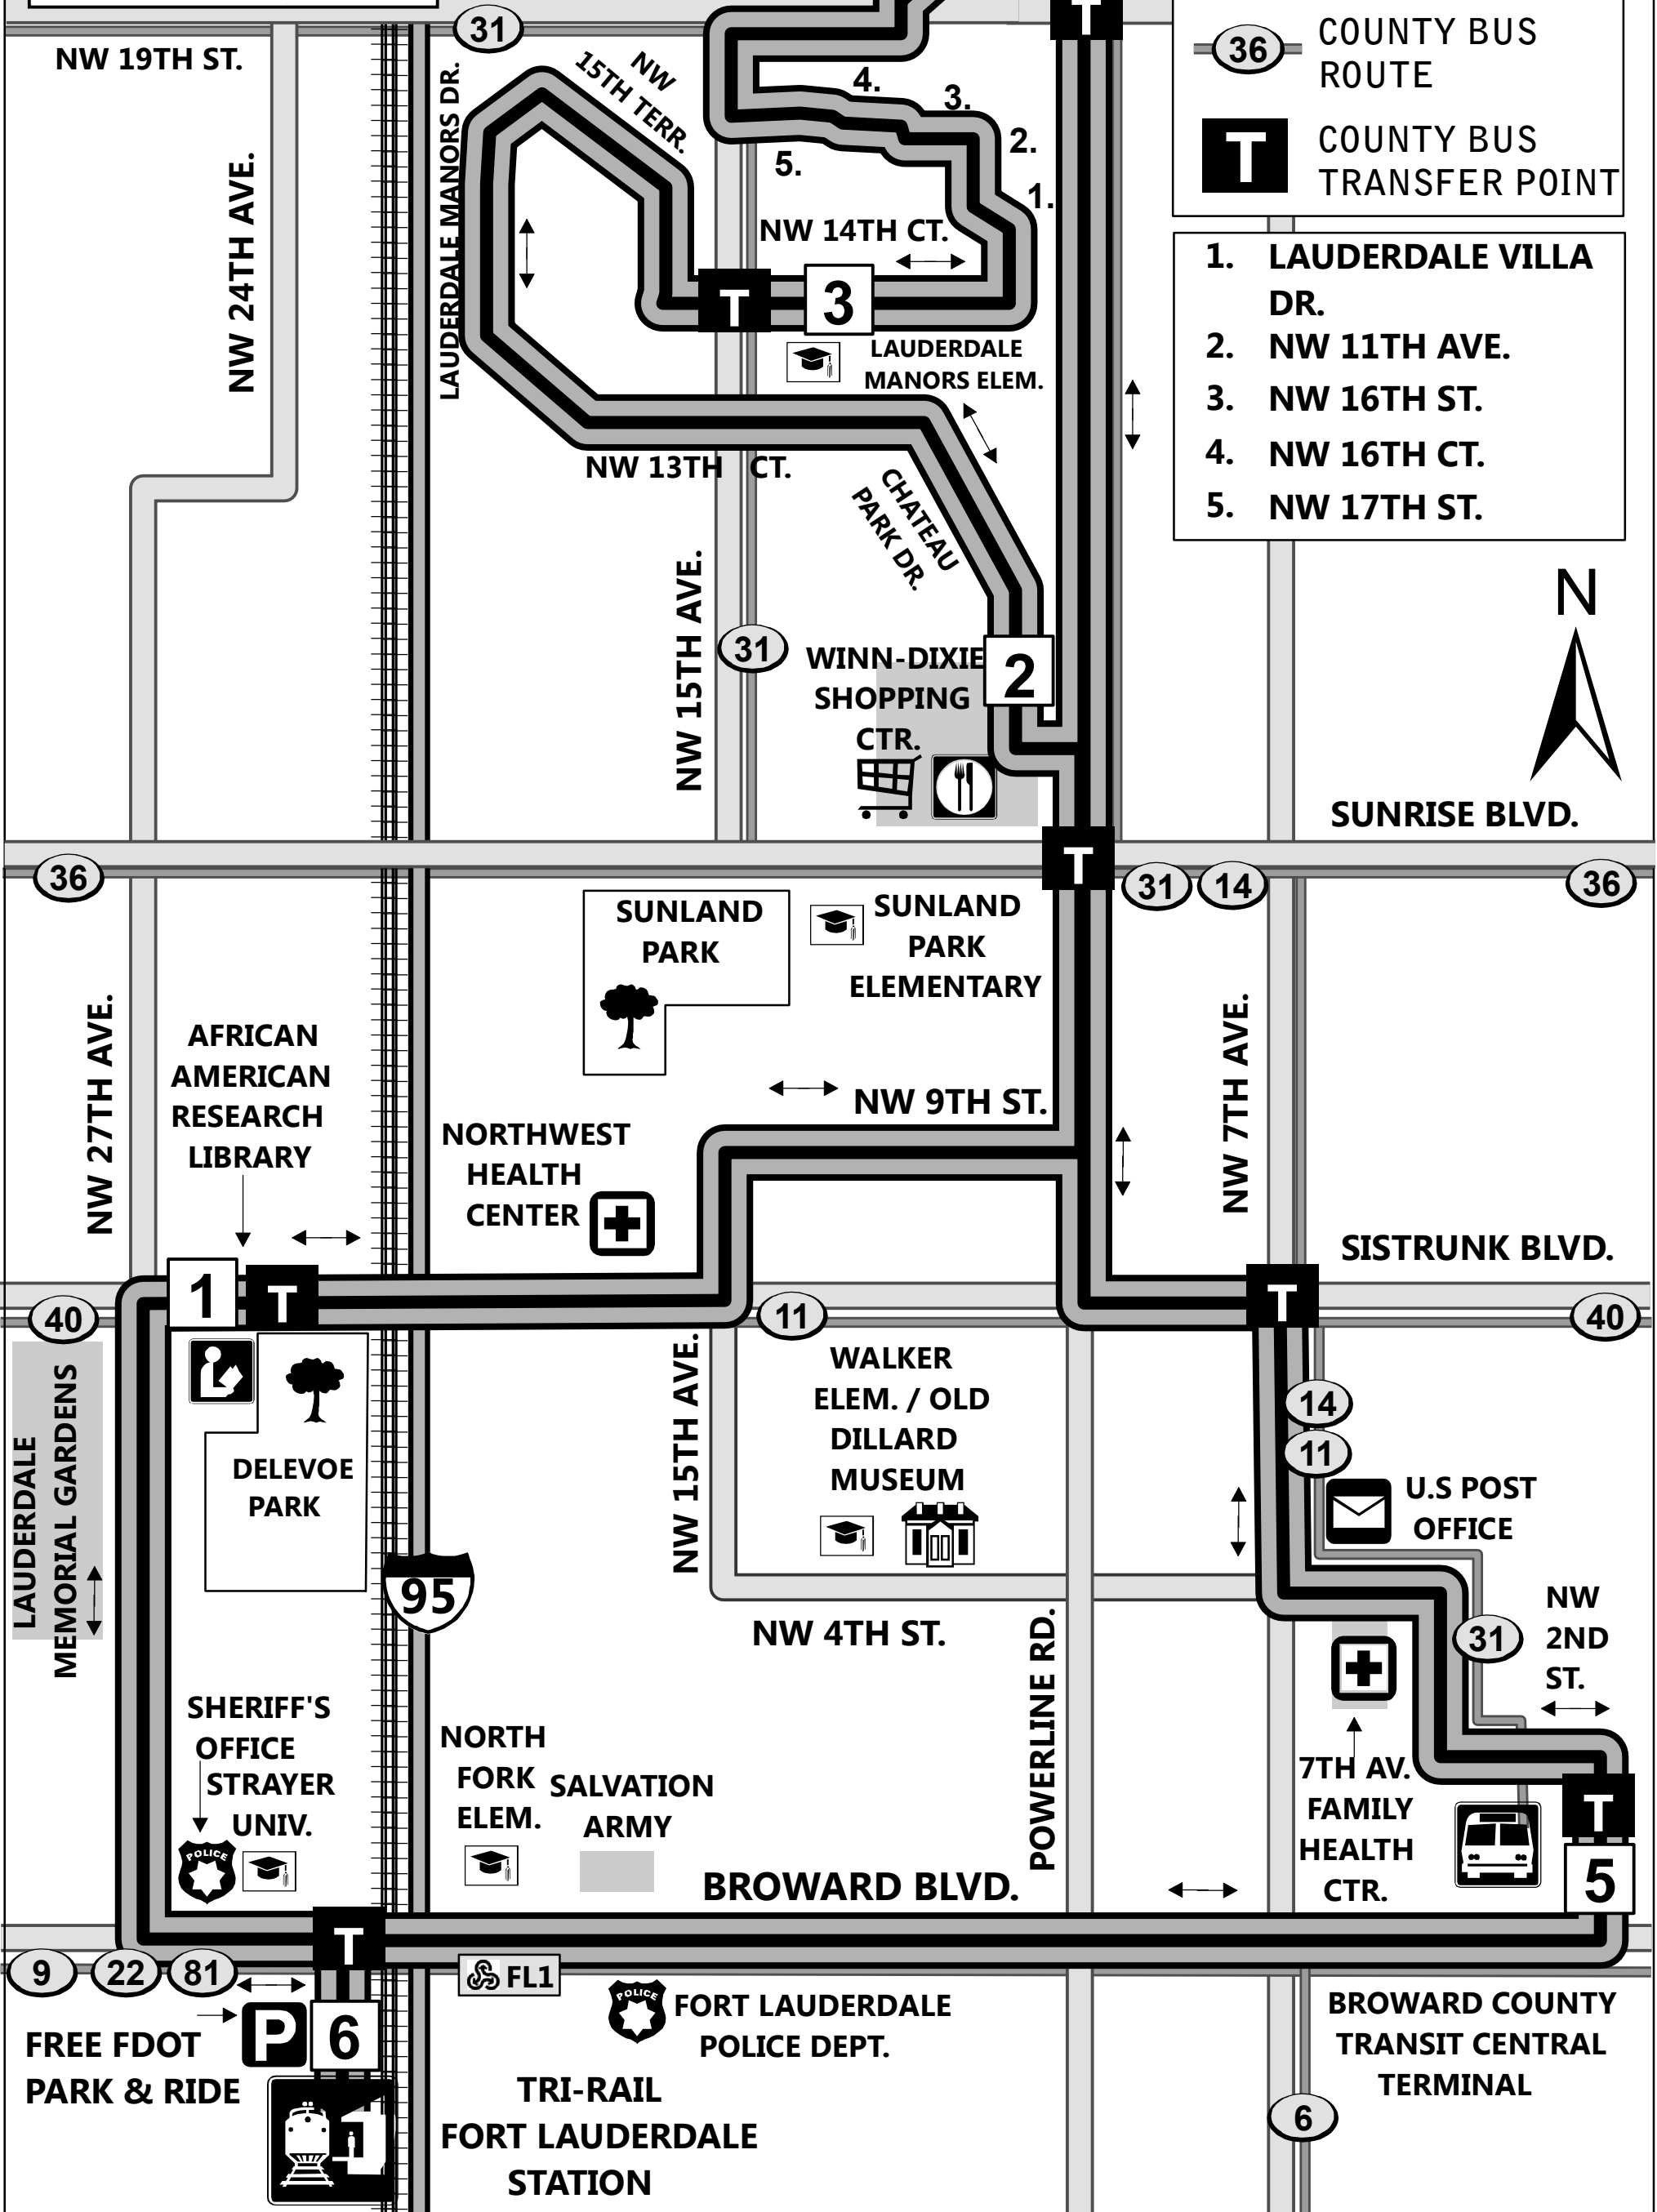

FORT LAUDERDALE STATION

NW COMMUNITY LINK

HILLMONT GARDENS

4

6

ROUTE TIMED
MAP LOCATIONS

36

COUNTY BUS
ROUTE

T

COUNTY BUS
TRANSFER POINT

1. LAUDERDALE VILLA DR.
2. NW 11TH AVE.
3. NW 16TH ST.
4. NW 16TH CT.
5. NW 17TH ST.

*ADDITIONAL TRANSFERS TO BROWARD COUNTY TRANSIT AVAILABLE AT BROWARD CENTRAL TERMINAL