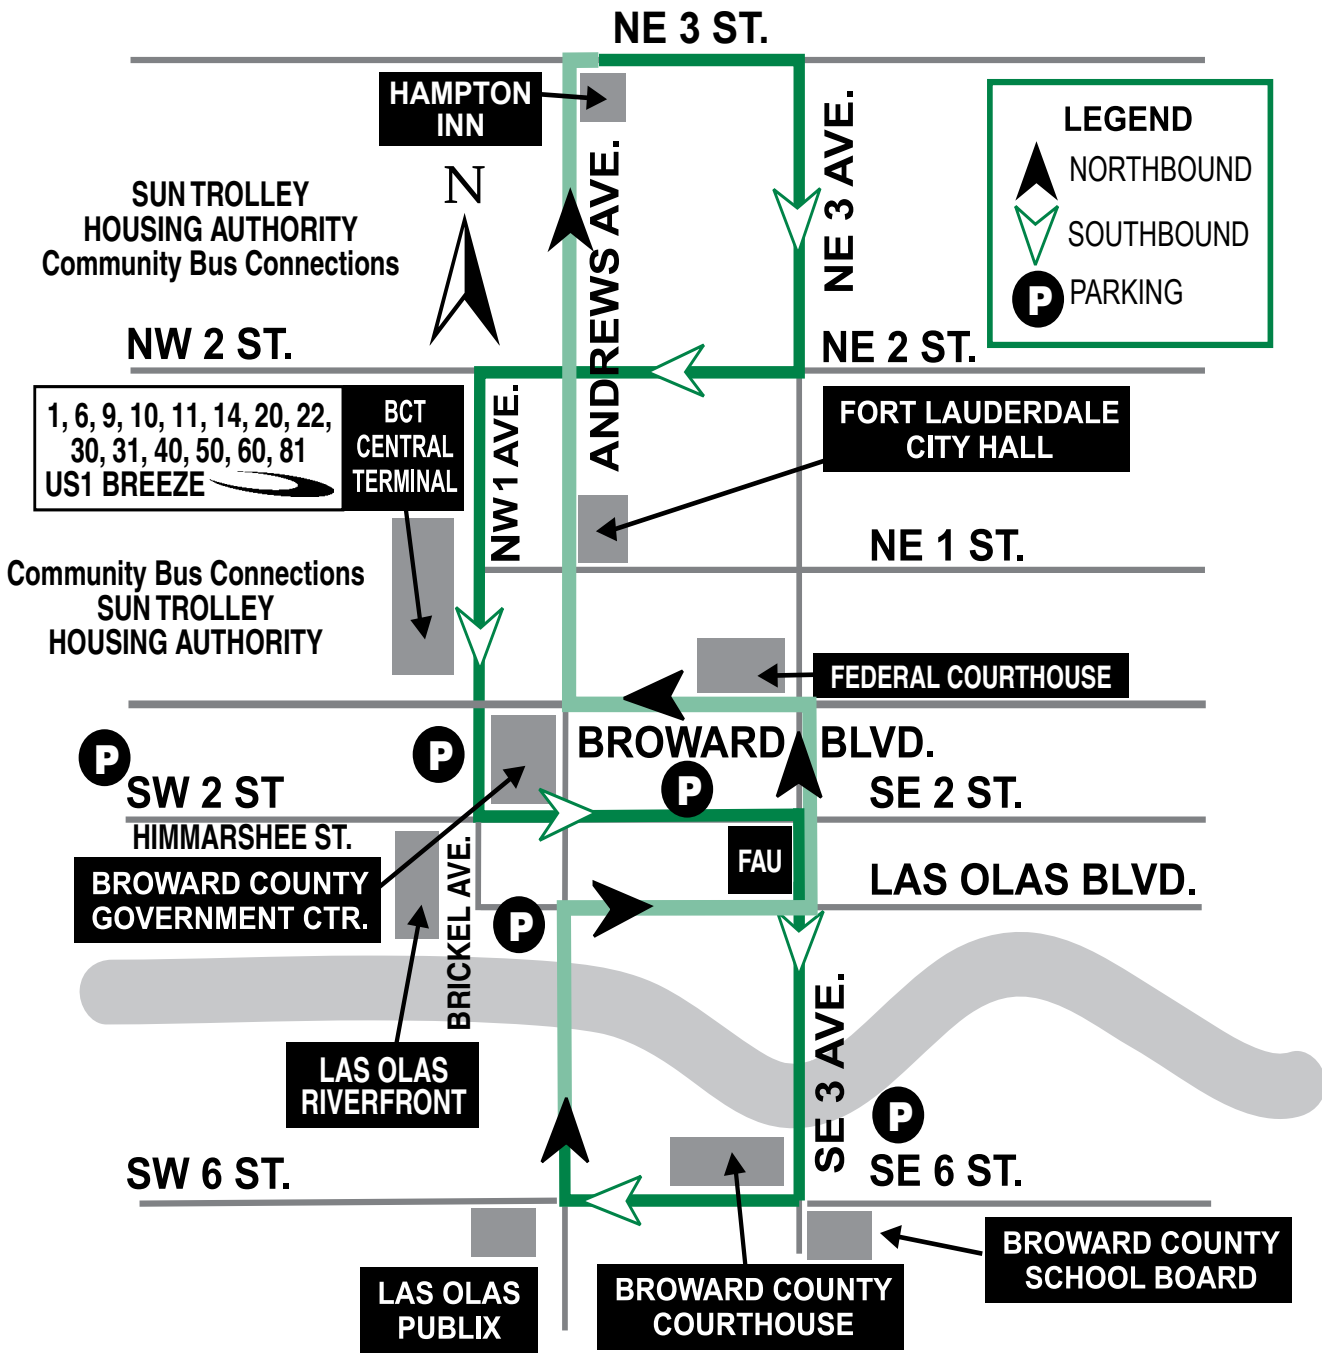

Downtown Courthouse Loop

The Downtown Courthouse Loop provides a continuous loop within downtown Fort Lauderdale, connecting the BCT Central Terminal, City Hall, County Governmental Center and the Broward County Courthouse. Connections at the Broward County Central include BCT routes 1, 6, 9, 10, 11, 14, 20, 22, 30, 31, 40, 50, 60, 81, US1 Breeze, Housing Authority and other Sun Trolley Routes.

FORT LAUDERDALE Downtown Courthouse Loop

Community Trolley Service Route and Timetable

Effective: January 2010

Downtown Courthouse Loop

Monday-Friday
7:30 am to 5:30 pm
Every 15-20 Minutes

For more information call
954-761-3543 or visit the
web site:
www.SunTrolley.com